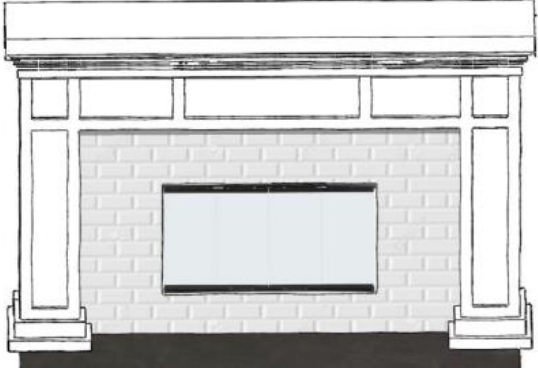

Interior Details
125 Colham Ferry

SW 6229
Tempe Star
Interior / Exterior
Location Number: 220-C6

Dining Room

SW 7028
Incredible White
Interior / Exterior
Location Number: 256-C4

Wall

SW 7005
Pure White
Interior / Exterior
Location Number: 255-C1

Trim

Fireplace