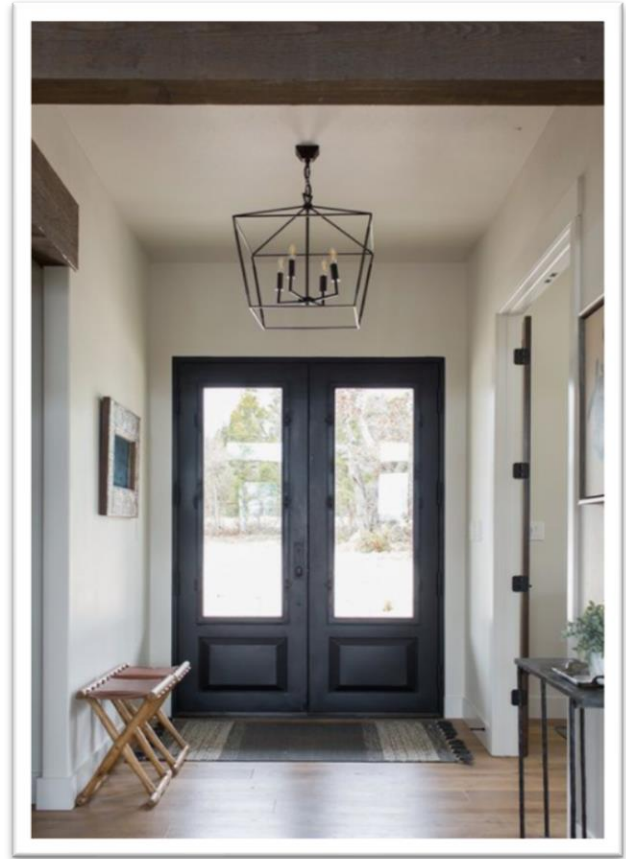

Foyer Details
125 Colham Ferry