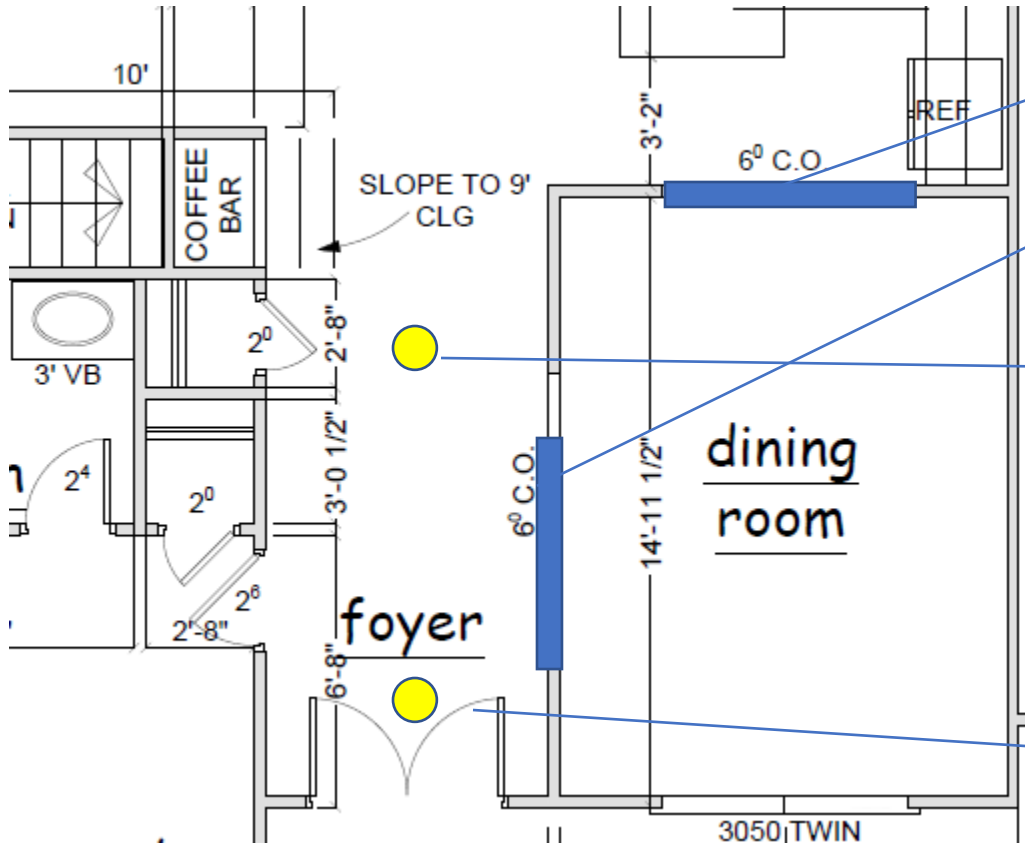

Trim

SW 7008  
**Alabaster**  
Interior / Exterior  
Location Number: 255-C2

Siding

Door, columns,  
gable brackets

Brick skirt & Steps

J.W. York  
125 Colham Ferry

First Floor

Second Floor

Foyer Details  
125 Colham Ferry

Interior Details  
125 Colham Ferry

SW 6229  
**Tempe Star**  
Interior / Exterior  
Location Number: 220-C6

Dining Room

SW 7028  
**Incredible White**  
Interior / Exterior  
Location Number: 256-C4

Wall

SW 7005  
**Pure White**  
Interior / Exterior  
Location Number: 255-C1

Trim

Fireplace

Upstairs Carpet

Laundry LVP

Wood Floors

Kitchen  
125 Colham Ferry