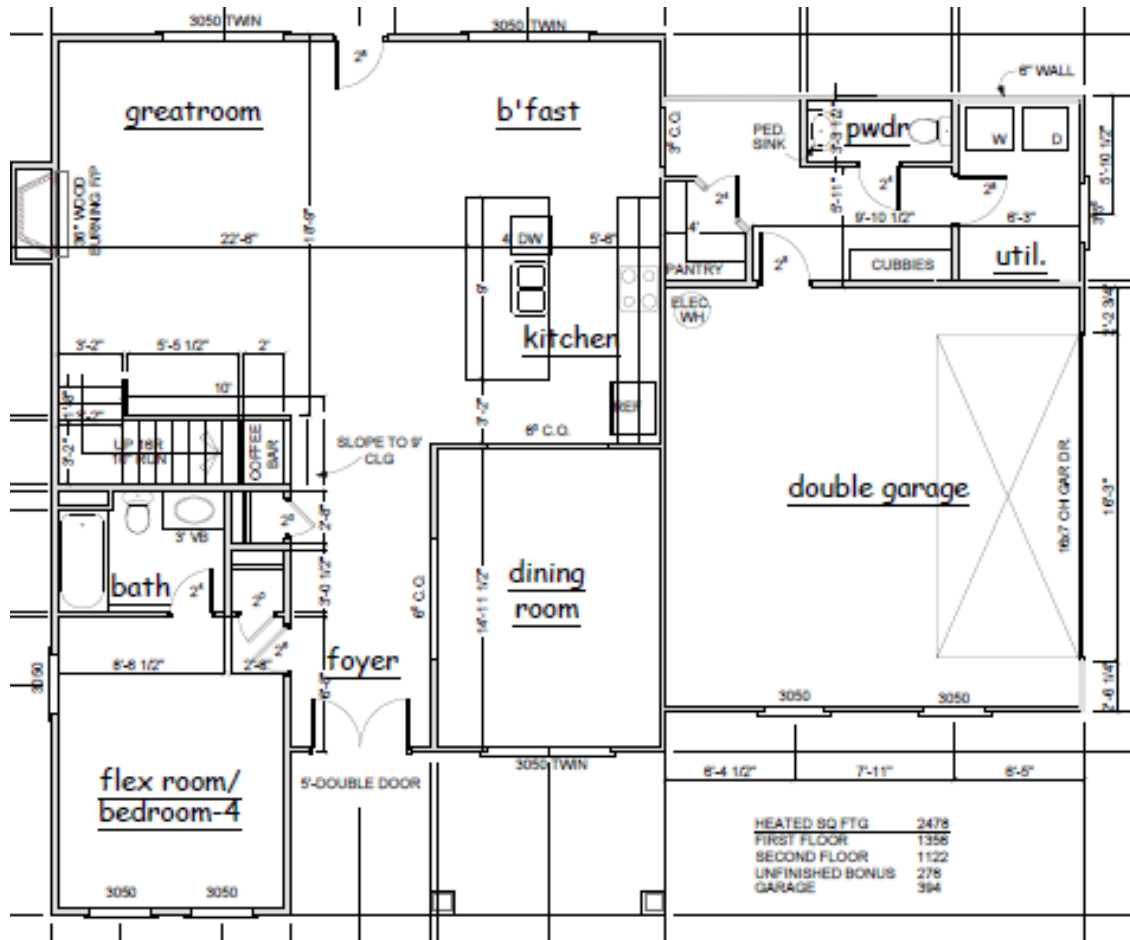

Trim

SW 7008  
**Alabaster**  
Interior / Exterior  
Location Number: 255-C2

Siding

Door, columns,  
gable brackets

Brick skirt & Steps

J.W. York  
125 Colham Ferry

First Floor

Second Floor

Foyer Details  
125 Colham Ferry

Interior Details  
125 Colham Ferry

SW 6229  
**Tempe Star**  
Interior / Exterior  
Location Number: 220-C6

Dining Room

SW 7028  
**Incredible White**  
Interior / Exterior  
Location Number: 256-C4

Wall

SW 7005  
**Pure White**  
Interior / Exterior  
Location Number: 255-C1

Trim

Fireplace

Upstairs Carpet

Laundry LVP

Wood Floors

Kitchen  
125 Colham Ferry