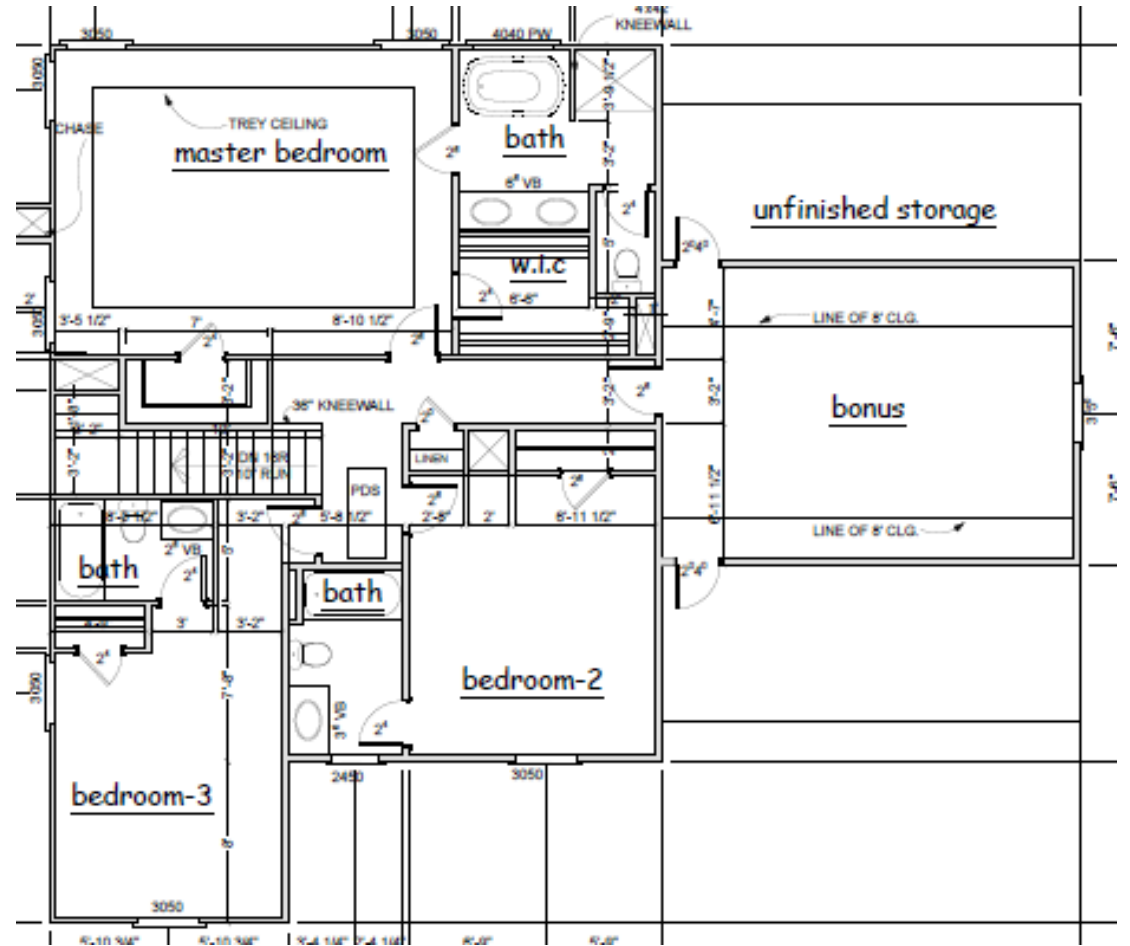

Trim

SW 7008  
**Alabaster**  
Interior / Exterior  
Location Number: 255-C2

Siding

Door, columns,  
gable brackets

Brick skirt & Steps

J.W. York  
125 Colham Ferry

First Floor

Second Floor