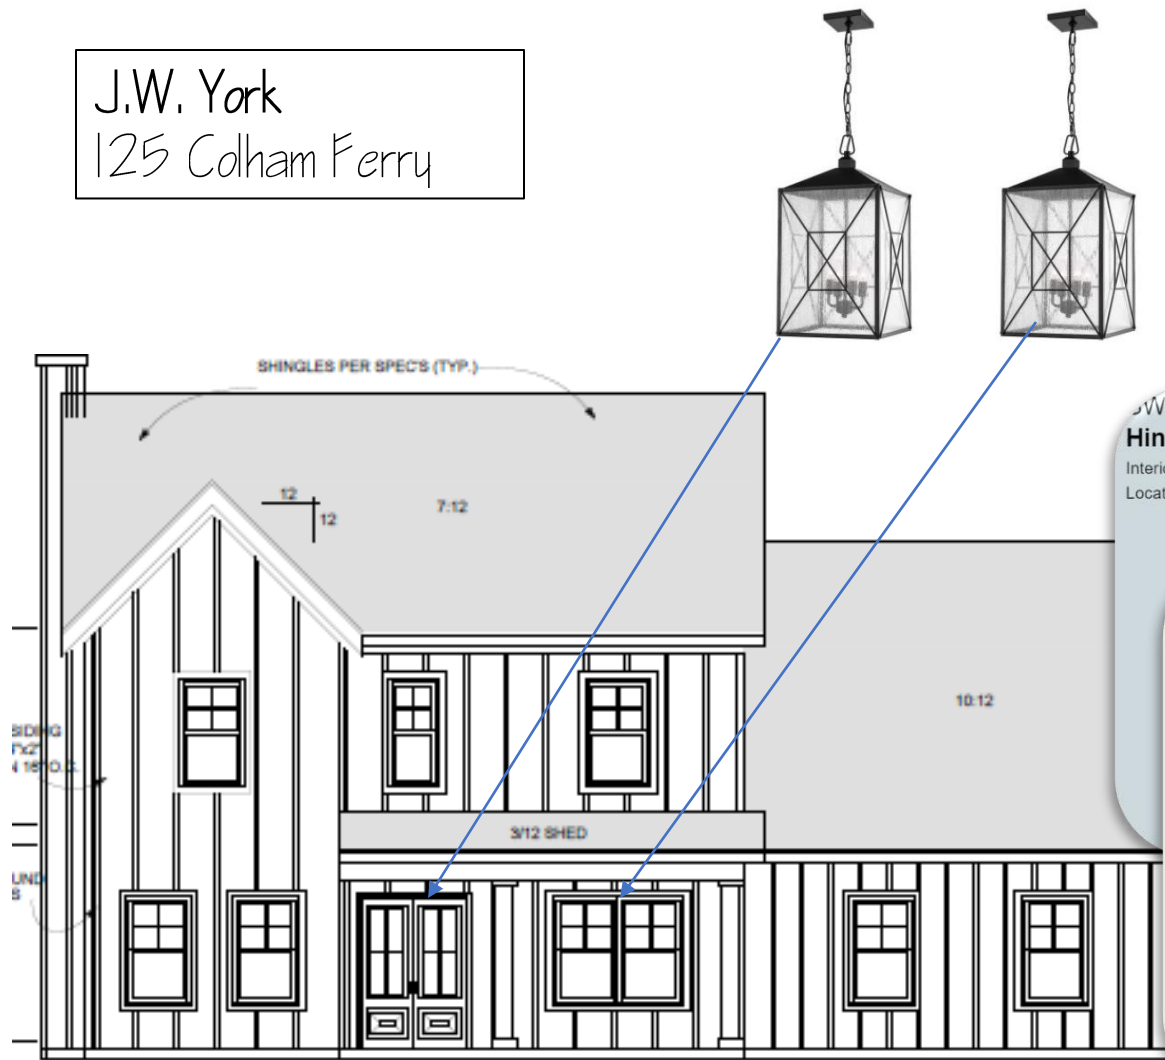

J.W. York  
125 Colham Ferry

Metal Roof

Gutters

Roof Shingles

Porch Ceiling

SW 6519  
**Hinting Blue**  
Interior / Exterior  
Location Number: 185-C1

SW 7017  
**Dorian Gray**  
Interior / Exterior  
Location Number: 244-C3

Trim

SW 7008  
**Alabaster**  
Interior / Exterior  
Location Number: 255-C2

Siding

Door, columns,  
gable brackets

Brick skirt & Steps

J.W. York  
125 Colham Ferry

First Floor

Second Floor